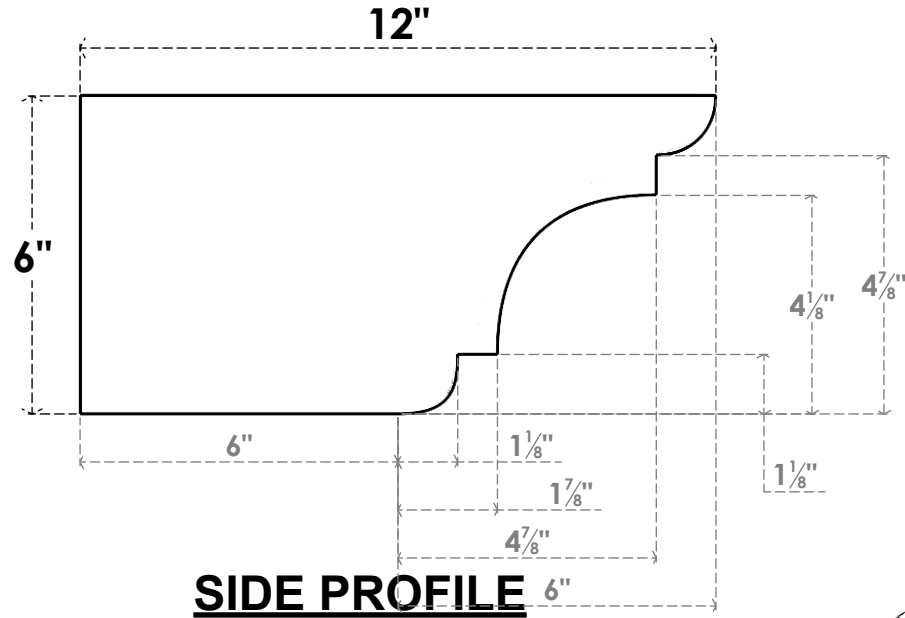

ITEM NUMBER: RFTURO060X06000X12000X006NEB00RCPR

6"W X 6"H X 12"L TIMBERTHANE ROUGH CEDAR NEW BRIGHTON FAUX WOOD OPEN RAFTER TAIL, 6"L END, PRIMED TAN

ISOMETRIC

GENERATED DATE : 03/02/2023

EKENA MILLWORK
2300 WEST MAIN ST.
CLARKSVILLE, TX 75426
TOLL FREE: 866-607-0453
WWW.EKENAMILLWORK.COM

NOTES

1. INSTALLATION TO BE COMPLETED IN ACCORDANCE WITH MANUFACTURER'S SPECIFICATIONS.
2. DRAWING MAY NOT BE TO SCALE
3. THIS DRAWING IS INTENDED FOR DESIGN AND PLANNING PURPOSES ONLY.
4. ALL INFORMATION CONTAINED HEREIN WAS CURRENT AT THE TIME OF DEVELOPMENT BUT MUST BE REVIEWED AND APPROVED BY THE PRODUCT MANUFACTURER TO BE CONSIDERED ACCURATE.
5. TIMBERTHANE ARCHITECTURAL PRODUCTS ARE MADE FROM HIGH DENSITY URETHANE AND COME FACTORY PRIMED