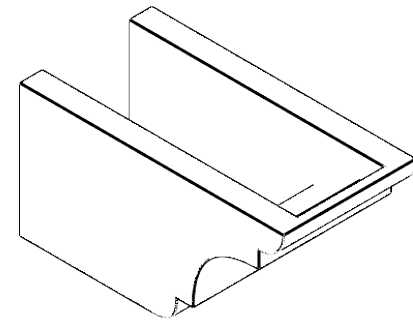

ITEM NUMBER: RFTURO060X06000X12000X006NEB00RCPR

6"W X 6"H X 12"L TIMBERTHANE ROUGH CEDAR NEW BRIGHTON FAUX WOOD OPEN RAFTER TAIL, 6"L END, PRIMED TAN

ISOMETRIC

GENERATED DATE : 03/02/2023

EKENA MILLWORK
2300 WEST MAIN ST.
CLARKSVILLE, TX 75426
TOLL FREE: 866-607-0453
WWW.EKENAMILLWORK.COM

NOTES

1. INSTALLATION TO BE COMPLETED IN ACCORDANCE WITH MANUFACTURER'S SPECIFICATIONS.
2. DRAWING MAY NOT BE TO SCALE
3. THIS DRAWING IS INTENDED FOR DESIGN AND PLANNING PURPOSES ONLY.
4. ALL INFORMATION CONTAINED HEREIN WAS CURRENT AT THE TIME OF DEVELOPMENT BUT MUST BE REVIEWED AND APPROVED BY THE PRODUCT MANUFACTURER TO BE CONSIDERED ACCURATE.
5. TIMBERTHANE ARCHITECTURAL PRODUCTS ARE MADE FROM HIGH DENSITY URETHANE AND COME FACTORY PRIMED