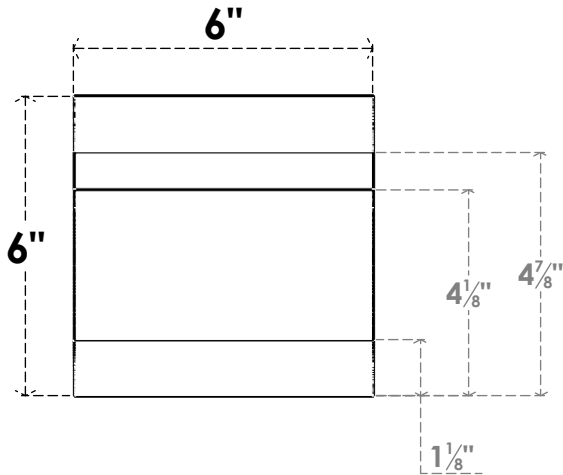

ITEM NUMBER: RFTURO060X06000X12000X006NEB00RCPR

6"W X 6"H X 12"L TIMBERTHANE ROUGH CEDAR NEW BRIGHTON FAUX WOOD OPEN RAFTER TAIL, 6"L END, PRIMED TAN

ISOMETRIC

GENERATED DATE : 03/02/2023

EKENA MILLWORK
2300 WEST MAIN ST.
CLARKSVILLE, TX 75426
TOLL FREE: 866-607-0453
WWW.EKENAMILLWORK.COM

NOTES

1. INSTALLATION TO BE COMPLETED IN ACCORDANCE WITH MANUFACTURER'S SPECIFICATIONS.
2. DRAWING MAY NOT BE TO SCALE
3. THIS DRAWING IS INTENDED FOR DESIGN AND PLANNING PURPOSES ONLY.
4. ALL INFORMATION CONTAINED HEREIN WAS CURRENT AT THE TIME OF DEVELOPMENT BUT MUST BE REVIEWED AND APPROVED BY THE PRODUCT MANUFACTURER TO BE CONSIDERED ACCURATE.
5. TIMBERTHANE ARCHITECTURAL PRODUCTS ARE MADE FROM HIGH DENSITY URETHANE AND COME FACTORY PRIMED